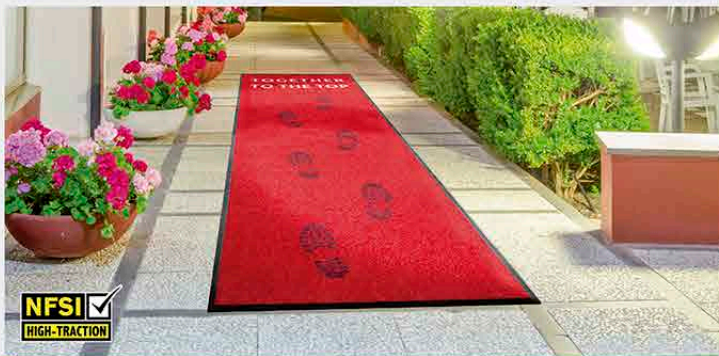

Corporación

RUBERT Plast[®]
de Centroamérica

Publicidad
en Tapetes
Rizo y Alfombra

Especificaciones técnicas

Logo

Facts:

Customisable logo mat that captures dirt and moisture

The lightweight custom Logo Mat is designed to enhance your entrance.

- Durable nylon surface with a personal touch, printed in Jet-Print method
- Captures dirt and moisture in the fibers
- Choice of 44 intensive standard colors
- Kleeated non-slip backing made from durable nitrile rubber
- Light-resistant and suitable for underfloor heating
- Anti-static
- Overall height: approx. 8 mm
- 2 year warranty